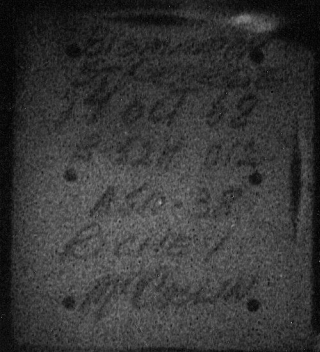

Handwritten notes on a small rectangular card, possibly a log or record. The text is illegible due to the image quality.

Handwritten numbers "2110" on a small rectangular card, possibly a log or record. The text is illegible due to the image quality.

U 1 1 3

*Handwritten text, possibly a name or signature, on a rectangular surface.*

4 1 1 0

1 1 1 1

C 1 / 10

U-116

110

811-D